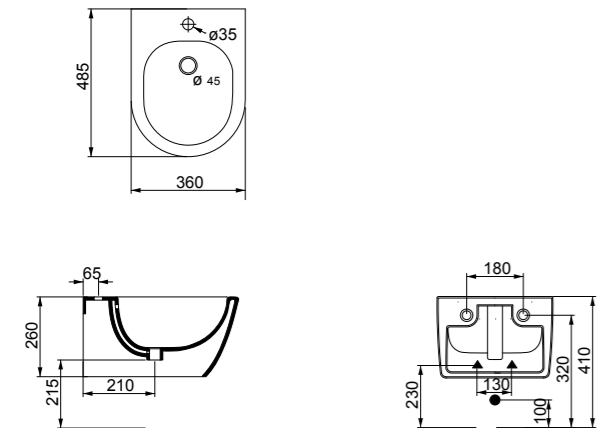

cod. LKBISOXXS
Bidet Like XXS sospeso monoforo (senza foro su richiesta)
Bidet Like XXS wall-hung one hole (without hole on request)

cod. LKBISOXXS

I Coprivater per i Wc Like sono disponibili nelle versioni:
The Seatcovers Like are available in the following models:

Avvolgente/Wrapover LKCOPRTICR
Slim LKCOPRSLTICR

LE MISURE INDICATE POSSONO VARIARE DEL 0.6% CIRCA, PER USURA STAMPI E PER VARIAZIONI DELLE CARATTERISTICHE TECNICHE DELLE MATERIE PRIME.

THE INDICATED SIZE COULD HAVE A VARIATION OF ABOUT 0.6% DUE TO THE USURE OF MOULDS AND VARIATIONS IN THE RAW MATERIALS.

cod. EALAV60TP
Lavabo Easy cm60
Easy washbasin cm60

cod. EALAV60TP