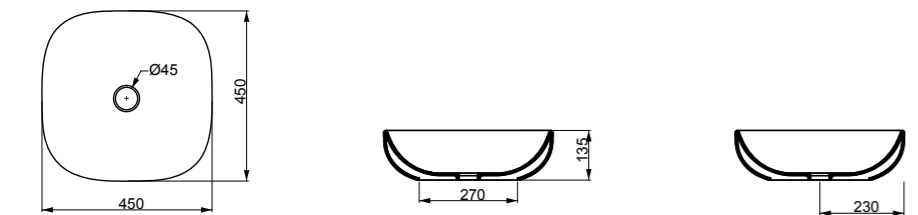

cod. EALAV60TP

cod. EALAVRE60

cod. EALAVRO45

cod. QULAV60

cod. QULAV80

cod. SQUALAV
Lavabo Square cm. 32x37 appoggio o sospeso monoforo (senza foro su richiesta)
Countertop or wall-hung washbasin Square cm 32x37 one hole (without hole on request)

cod. SQUALAV