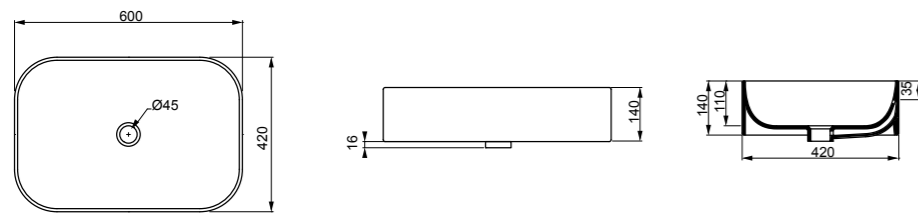

THE INDICATED SIZE COULD HAVE A VARIATION OF ABOUT 0.6% DUE TO THE USURE OF MOULDS AND VARIATIONS IN THE RAW MATERIALS.

cod. EALAV60TP
Lavabo Easy cm60
Easy washbasin cm60

cod. EALAV60TP

cod. EALAVRE60
Lavabo Easy rettangolare cm60
Easy washbasin rectangular cm60