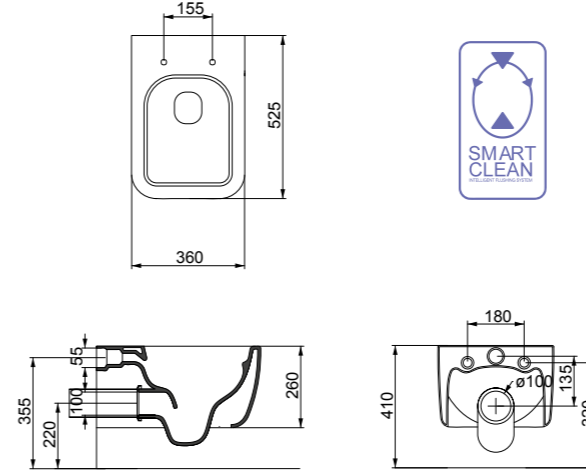

cod. BRWC01

Vaso Brio Smart Clean scarico parete convertibile a pavimento mediante curva tecnica.
Wc Brio Smart Clean wall drain suitable for floor drain with technical elbow.

cod. BRWC01

cod. BRWCSO

Vaso Brio Smart Clean sospeso
Wc Brio Smart Clean wall-hung

cod. BRWCSO

cod. BRBI01

Bidet Brio monoforo (senza foro o tre fori su richiesta)
Bidet Brio one hole (without hole or three holes on request)

cod. BRBI01

cod. BRBISO

Bidet Brio sospeso monoforo (senza foro su richiesta)
Bidet Brio wall-hung one hole (without hole on request)

cod. BRBISO

cod. BRMBL

Wc monoblocco Brio Smart Clean
Wc monoblock Brio Smart Clean

cod. BRCIMBL

Cassetta monoblocco Brio
Cistern monoblock Brio

cod. BRCIMBL
cod. BRMBL

cod.
BRCOPRTICR

cod.
BRCOPRSLTICR

I Coprivater per i Wc Brio sono disponibili nelle versioni:
The Seatcovers Brio are available in the following models:

Avvolgente/Wrapover BRCOPRTICR

Slim BRCOPRSLTICR

LE MISURE INDICATE POSSONO VARIARE DEL 0.6% CIRCA, PER USURA STAMPI E PER VARIAZIONI DELLE CARATTERISTICHE TECNICHE DELLE MATERIE PRIME.

THE INDICATED SIZE COULD HAVE A VARIATION OF ABOUT 0.6% DUE TO THE USURE OF MOULDS AND VARIATIONS IN THE RAW MATERIALS.