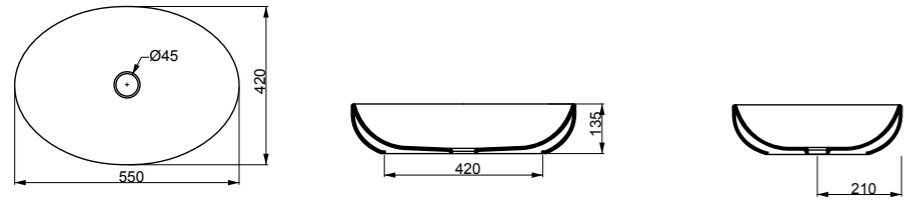

cod. EALAVQU45
Lavabo Easy Quadro cm55
Easy washbasin Square cm55