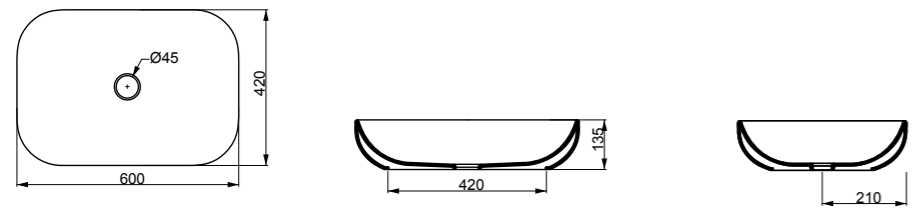

THE INDICATED SIZE COULD HAVE A VARIATION OF ABOUT 0.6% DUE TO THE USURE OF MOULDS AND VARIATIONS IN THE RAW MATERIALS.

cod. EALAV60TP
Lavabo Easy cm60
Easy washbasin cm60

cod. EALAV60TP

cod. EALAVRE60
Lavabo Easy rettangolare cm60
Easy washbasin rectangular cm60