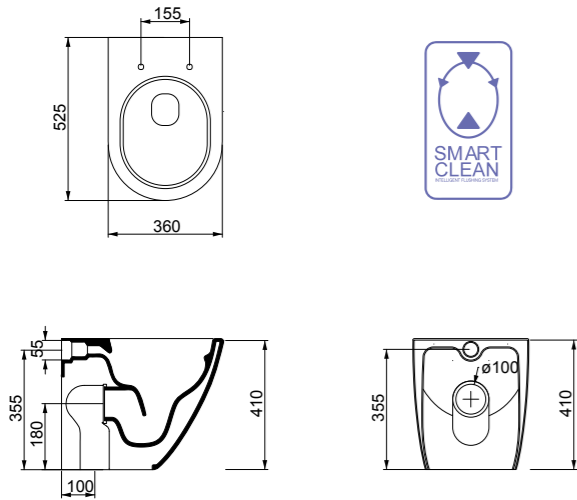

Cod. EALAVRE60
60x42xh13,5

Cod. BOLAVBW60
60x44xh14

Cod. BOLAVFS60
60x34xh14

Cod. EALAVOV55
55x42xh13,5

Cod. BOLAVBW45
45x44xh14

Cod. BOLAVFS45
45x34xh14

Cod. EALAVQU45
45x45xh13,5

Cod. EALAVRO45
ø45xh13,5

Like Smart Clean

Wc Like a terra con sistema di scarico Smart Clean, Bidet Like a terra, Wc Like back to wall with Smart Clean fushing system, Bidet Like back to wall.

Lavabi Washbasins

In abbinamento alla collezione Like, proponiamo 11 lavabi dalle diverse misure e caratteristiche tecnologiche.
For Like collection we propose 11 different washbasins in sizes and technological charateristics.

cod. LKWC01

Vaso Like Smart Clean scarico parete convertibile a pavimento mediante curva tecnica.
Wc Like Smart Clean wall drain suitable for floor drain with technical elbow.

cod. LKWC01

cod. LKWCSO

Vaso Like Smart Clean sospeso
Wc Like Smart Clean wall-hung