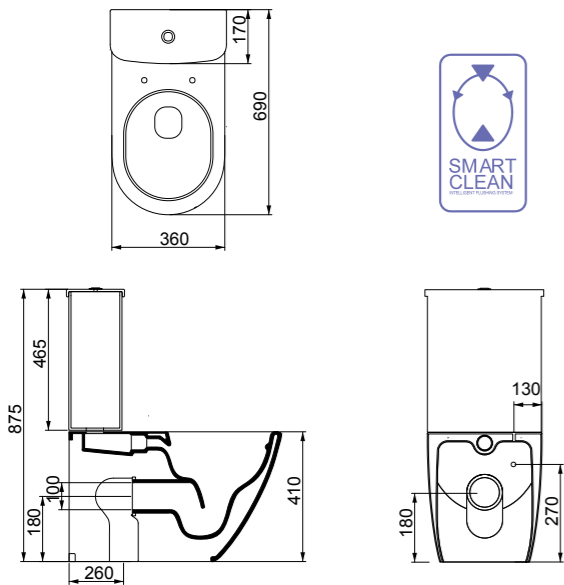

cod. LKMBL

Wc monoblocco Like Smart Clean
Wc monoblock Like Smart Clean

cod. LKCIMBL

Cassetta monoblocco Like
Cistern monoblock Like

cod. LKCIMBL

cod. LKMBL