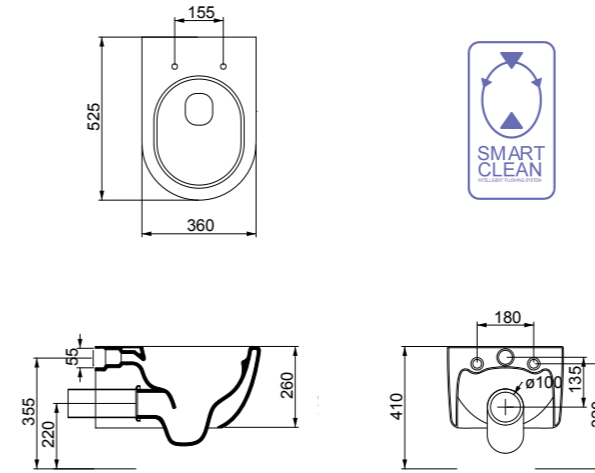

cod. LKWC01

Vaso Like Smart Clean scarico parete convertibile a pavimento mediante curva tecnica.
Wc Like Smart Clean wall drain suitable for floor drain with technical elbow.

cod. LKWC01

cod. LKWCSO

Vaso Like Smart Clean sospeso
Wc Like Smart Clean wall-hung

cod. LKWCSO

cod. LKBI01

Bidet Like monoforo (senza foro e tre fori su richiesta)
Bidet Like one hole (without hole and three holes on request)

cod. LKBI01

cod. LKBISO

Bidet Like sospeso monoforo (senza foro su richiesta)
Bidet Like wall-hung one hole (without hole on request)

cod. LKBISO

cod. LKMBL

Wc monoblocco Like Smart Clean
Wc monoblock Like Smart Clean

cod. LKCIMBL

Cassetta monoblocco Like
Cistern monoblock Like

cod. LKCIMBL

cod. LKMBL

cod. LKCOPTICR

cod. LKCOPRSLTICR

I Coprivater per i Wc Like sono disponibili nelle versioni:
The Seatcovers Like are available in the following models:

Avvolgente/Wrapover LKCOPTICR

Slim LKCOPRSLTICR

LE MISURE INDICATE POSSONO VARIARE DEL 0.6% CIRCA, PER USURA STAMPI E PER VARIAZIONI DELLE CARATTERISTICHE TECNICHE DELLE MATERIE PRIME.

THE INDICATED SIZE COULD HAVE A VARIATION OF ABOUT 0.6% DUE TO THE USURE OF MOULDS AND VARIATIONS IN THE RAW MATERIALS.