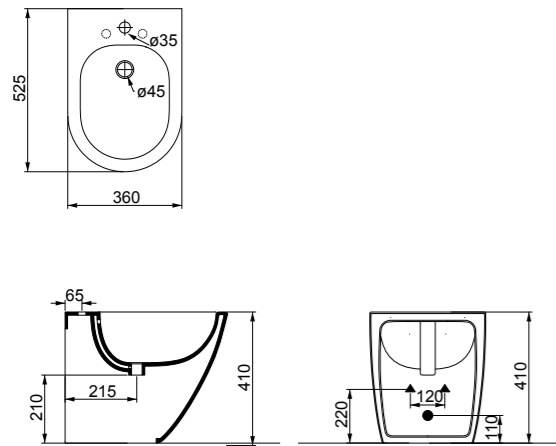

cod. LKBI01

Bidet Like monoforo (senza foro e tre fori su richiesta)
Bidet Like one hole (without hole and three holes on request)

cod. LKBI01

cod. LKBISO

Bidet Like sospeso monoforo (senza foro su richiesta)
Bidet Like wall-hung one hole (without hole on request)

cod. LKBISO