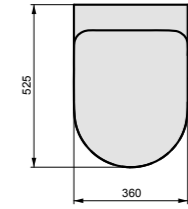

COD LKBISO

COD LKWCSO