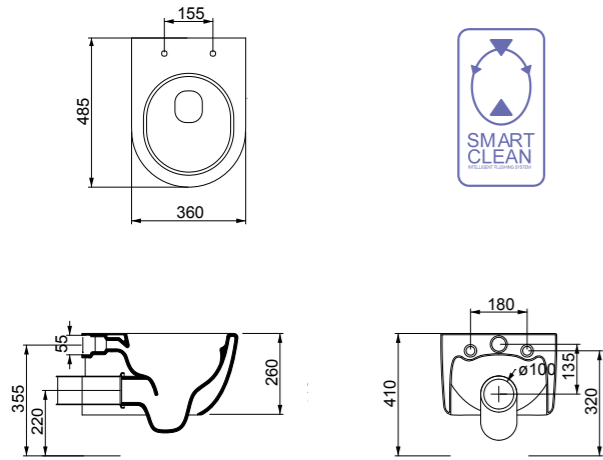

cod. LKWCSOXXS
Vaso Like XXS Smart Clean sospeso
Wc Like XXS Smart Clean wall-hung

cod. LKWCSOXXS