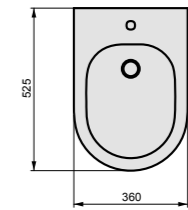

COD LKBISO

COD LKWCSO