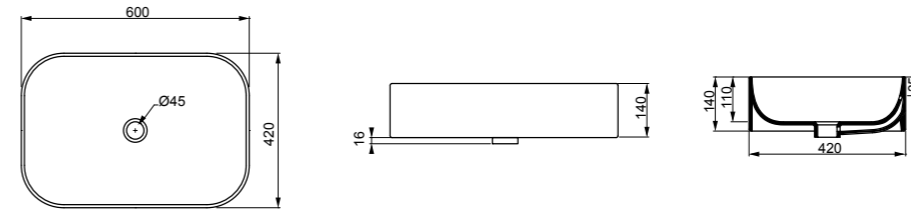

cod. LKWCSOXXS
Vaso Like XXS Smart Clean sospeso
Wc Like XXS Smart Clean wall-hung

cod. LKWCSOXXS

cod. LKBISOXXS
Bidet Like XXS sospeso monoforo (senza foro su richiesta)
Bidet Like XXS wall-hung one hole (without hole on request)

cod. LKBISOXXS

I Coprivater per i Wc Like sono disponibili nelle versioni:
The Seatcovers Like are available in the following models:

Avvolgente/Wrapover LKCOPRTICR
Slim LKCOPRSLTICR

LE MISURE INDICATE POSSONO VARIARE DEL 0.6% CIRCA, PER USURA STAMPI E PER VARIAZIONI DELLE CARATTERISTICHE TECNICHE DELLE MATERIE PRIME.

THE INDICATED SIZE COULD HAVE A VARIATION OF ABOUT 0.6% DUE TO THE USURE OF MOULDS AND VARIATIONS IN THE RAW MATERIALS.

cod. EALAV60TP
Lavabo Easy cm60
Easy washbasin cm60

cod. EALAV60TP

cod. EALAVRE60
Lavabo Easy rettangolare cm60
Easy washbasin rectangular cm60

cod. EALAVRE60

cod. EALAVOV55
Lavabo Easy Ovale cm55
Easy washbasin Oval cm55

cod. EALAVOV55

cod. EALAVQU45
Lavabo Easy Quadro cm55
Easy washbasin Square cm55

cod. EALAVQU45

cod. EALAVRO45
Lavabo Easy Tondo Ø45
Easy washbasin Round Ø45

cod. EALAVRO45